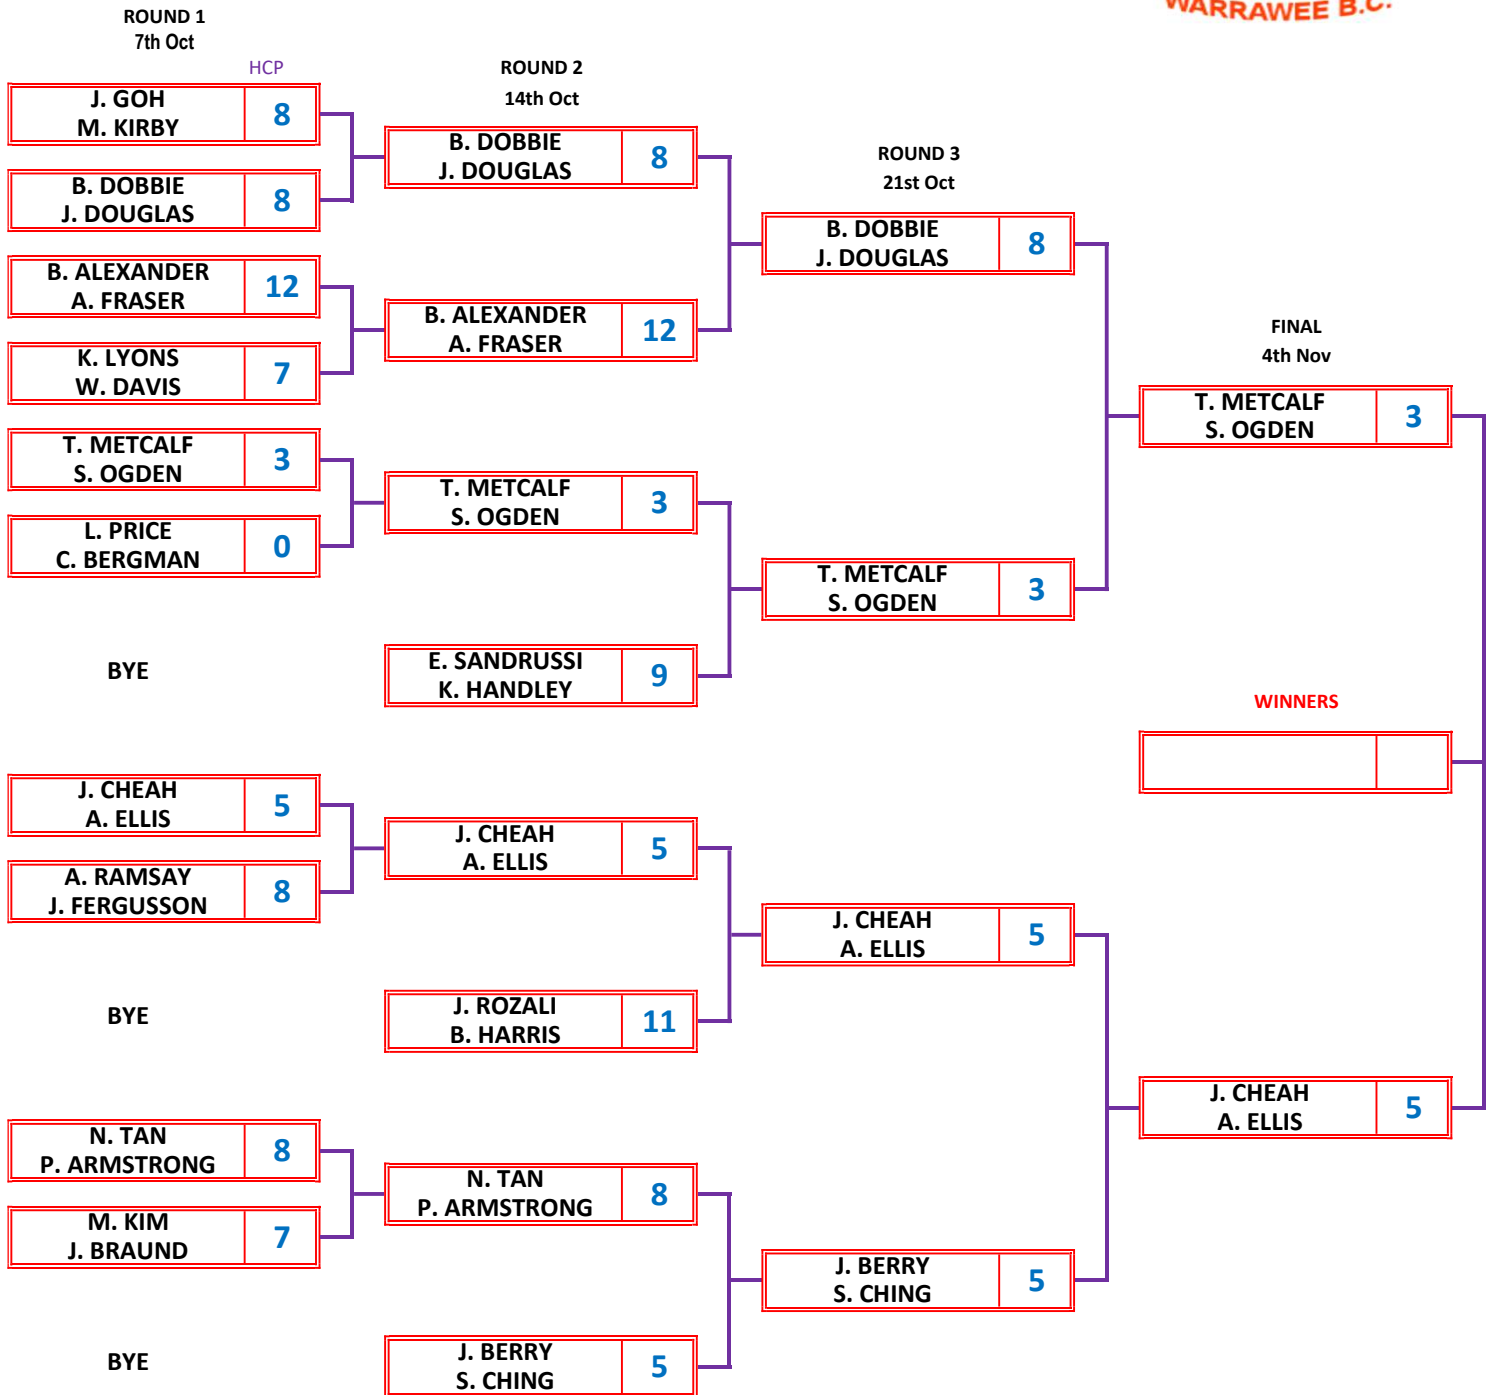

Warrawee Men's Bowling Section

2020 FRED NEWSON HANDICAP PAIRS DRAW

PLEASE PAY \$8 MATCH FEE
AT THE BAR

Thank you for your participation
Warwick Davis
Bowls Secretary

GAMES MUST BE PLAYED BY NO LATER THAN THE SCHEDULED DATE
GAMES MAY BE PLAYED AHEAD OF THE SCHEDULED DATE -
BY MUTUAL AGREEMENT